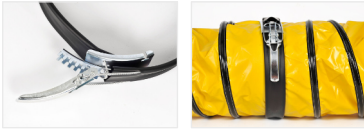

5.09 PRIMAFLEX SPIRA QUICK-COUPLING DEVICE

Description

Mounting clamp for connecting PRIMAFLEX SPIRA and PRIMAFLEX TR Hoses with endrings.

Available in our online shop

TECHNICAL SPECIFICATIONS

Suitable for hose type	Suitable for Ø/mm	Packaged Unit in pcs.	Article no.
Spiraflex	203	1	7017203
Spiraflex	254	1	7017254
Spiraflex	305	1	7017305
Spiraflex	356	1	7017356
Spiraflex	407	1	7017407
Spiraflex	425	1	7017425
Spiraflex	508	1	7017508
Spiraflex	575	1	7017575
Spiraflex	600	1	7017600

Other diameters available on request